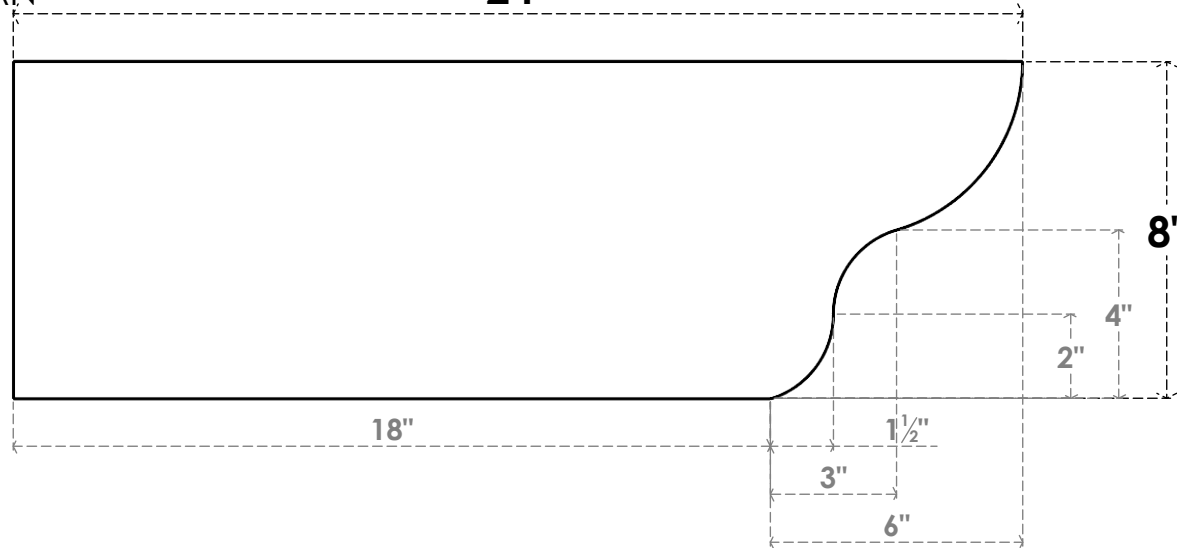

# ITEM NUMBER: RFTURO040X08000X24000X008GRN00RCPR

4"W X 8"H X 24"L TIMBERTHANE ROUGH CEDAR GREENSBORO FAUX WOOD OPEN RAFTER TAIL, 8"L END, PRIMED TAN

**ISOMETRIC**

GENERATED DATE : 03/02/2023

EKENA MILLWORK  
 2300 WEST MAIN ST.  
 CLARKSVILLE, TX 75426  
 TOLL FREE: 866-607-0453  
 WWW.EKENAMILLWORK.COM

**NOTES**

1. INSTALLATION TO BE COMPLETED IN ACCORDANCE WITH MANUFACTURER'S SPECIFICATIONS.
2. DRAWING MAY NOT BE TO SCALE
3. THIS DRAWING IS INTENDED FOR DESIGN AND PLANNING PURPOSES ONLY.
4. ALL INFORMATION CONTAINED HEREIN WAS CURRENT AT THE TIME OF DEVELOPMENT BUT MUST BE REVIEWED AND APPROVED BY THE PRODUCT MANUFACTURER TO BE CONSIDERED ACCURATE.
5. TIMBERTHANE ARCHITECTURAL PRODUCTS ARE MADE FROM HIGH DENSITY URETHANE AND COME FACTORY PRIMED