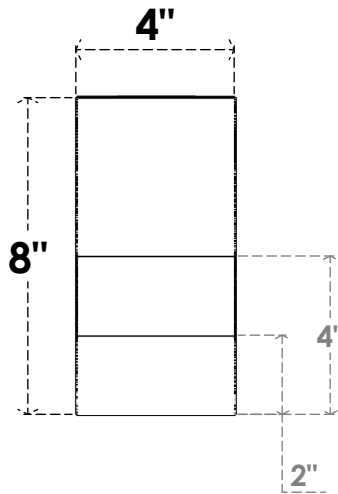

# ITEM NUMBER: RFTURO040X08000X24000X008GRN00RCPR

4"W X 8"H X 24"L TIMBERTHANE ROUGH CEDAR GREENSBORO FAUX WOOD OPEN RAFTER TAIL, 8"L END, PRIMED TAN

**ISOMETRIC**

GENERATED DATE : 03/02/2023

EKENA MILLWORK  
 2300 WEST MAIN ST.  
 CLARKSVILLE, TX 75426  
 TOLL FREE: 866-607-0453  
 WWW.EKENAMILLWORK.COM

**NOTES**

1. INSTALLATION TO BE COMPLETED IN ACCORDANCE WITH MANUFACTURER'S SPECIFICATIONS.
2. DRAWING MAY NOT BE TO SCALE
3. THIS DRAWING IS INTENDED FOR DESIGN AND PLANNING PURPOSES ONLY.
4. ALL INFORMATION CONTAINED HEREIN WAS CURRENT AT THE TIME OF DEVELOPMENT BUT MUST BE REVIEWED AND APPROVED BY THE PRODUCT MANUFACTURER TO BE CONSIDERED ACCURATE.
5. TIMBERTHANE ARCHITECTURAL PRODUCTS ARE MADE FROM HIGH DENSITY URETHANE AND COME FACTORY PRIMED