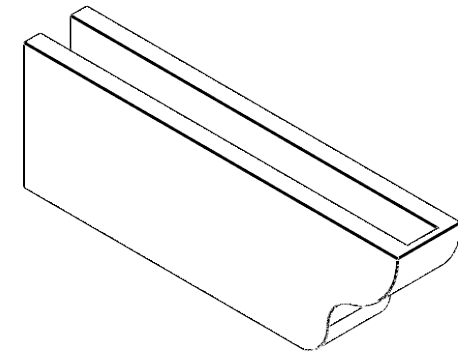

# ITEM NUMBER: RFTURO040X08000X24000X008GRN00RCPR

4"W X 8"H X 24"L TIMBERTHANE ROUGH CEDAR GREENSBORO FAUX WOOD OPEN RAFTER TAIL, 8"L END, PRIMED TAN

**ISOMETRIC**

GENERATED DATE : 03/02/2023

EKENA MILLWORK  
 2300 WEST MAIN ST.  
 CLARKSVILLE, TX 75426  
 TOLL FREE: 866-607-0453  
 WWW.EKENAMILLWORK.COM

**NOTES**

1. INSTALLATION TO BE COMPLETED IN ACCORDANCE WITH MANUFACTURER'S SPECIFICATIONS.
2. DRAWING MAY NOT BE TO SCALE
3. THIS DRAWING IS INTENDED FOR DESIGN AND PLANNING PURPOSES ONLY.
4. ALL INFORMATION CONTAINED HEREIN WAS CURRENT AT THE TIME OF DEVELOPMENT BUT MUST BE REVIEWED AND APPROVED BY THE PRODUCT MANUFACTURER TO BE CONSIDERED ACCURATE.
5. TIMBERTHANE ARCHITECTURAL PRODUCTS ARE MADE FROM HIGH DENSITY URETHANE AND COME FACTORY PRIMED